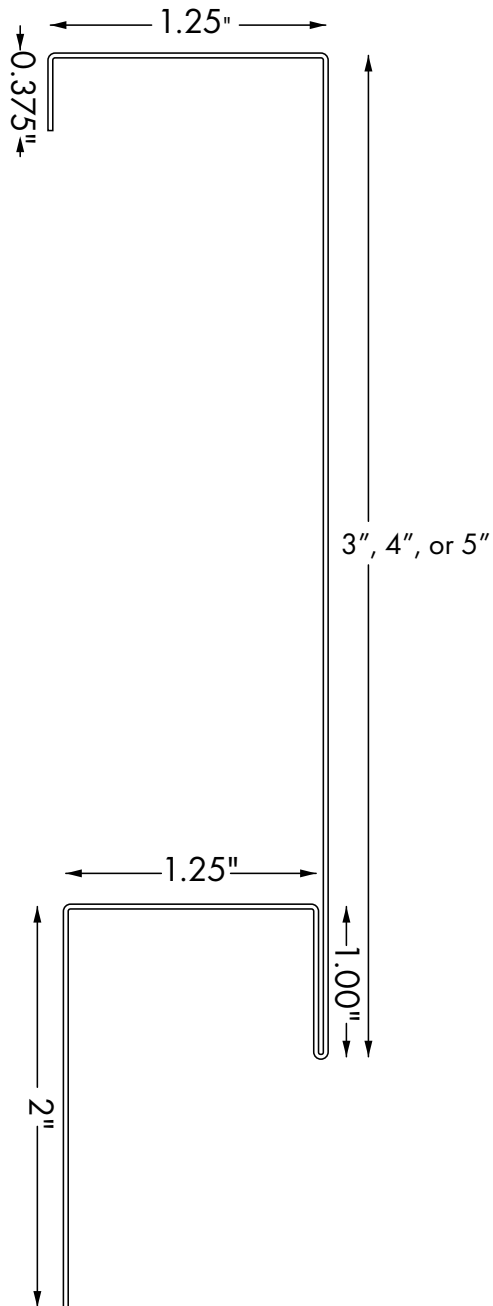

# MADE TO ORDER PRODUCTS

**PRODUCT:**

B + B J-Trim

**Part Number:**

191400

**DESCRIPTION:**

The B + B J-Trim is MADE TO ORDER.  
Available in All Colours.

# MADE TO ORDER PRODUCTS

**PRODUCT:**  
Box Base Small  
**Part Number:**  
191420

**DESCRIPTION:**  
The Box Base Small is MADE TO ORDER.  
Available in All Colours.

# MADE TO ORDER PRODUCTS

**PRODUCT:**  
Box Base Large  
**Part Number:**  
191424

**DESCRIPTION:**  
The Box Base Large is MADE TO ORDER.  
Available in All Colours.

# MADE TO ORDER PRODUCTS

**PRODUCT:**  
B + B Decorative Batten

**Part Number:**

3 Inch - 191402  
4 Inch - 191404  
5 Inch - 191406

**DESCRIPTION:**

The B + B Decorative Batten is MADE TO ORDER.  
Available in All Colours.