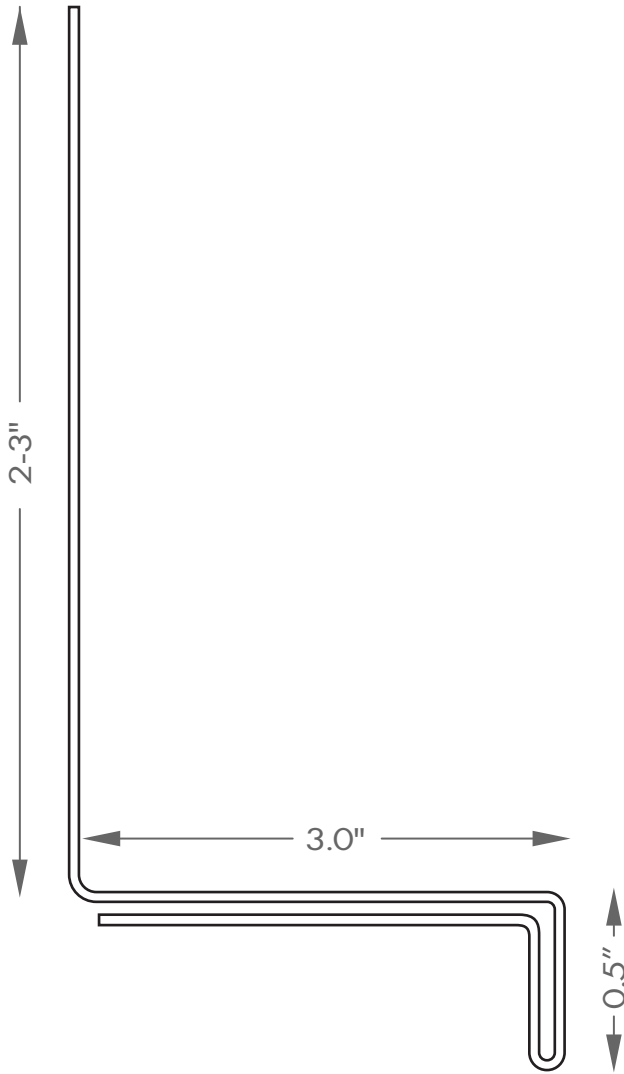

# MADE TO ORDER PRODUCTS

**PRODUCT:**  
Box Base Large  
**Part Number:**  
191424

**DESCRIPTION:**  
The Box Base Large is MADE TO ORDER.  
Available in All Colours.

# MADE TO ORDER PRODUCTS

**PRODUCT:**  
B + B Decorative Batten

**Part Number:**

3 Inch - 191402  
4 Inch - 191404  
5 Inch - 191406

**DESCRIPTION:**

The B + B Decorative Batten is MADE TO ORDER.  
Available in All Colours.

# MADE TO ORDER PRODUCTS

**PRODUCT:**  
B + B Beltline  
**Part Number:**  
191410

**DESCRIPTION:**  
The B + B Beltline is MADE TO ORDER.  
Available in All Colours.