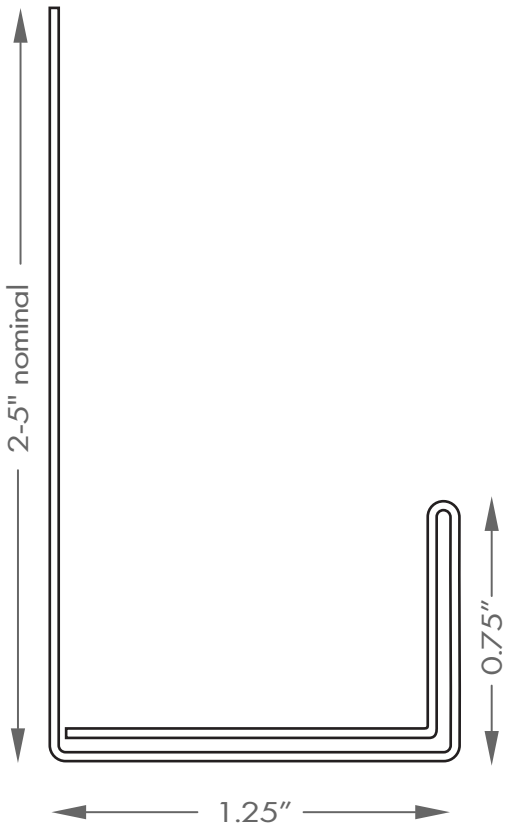

# **BOARD AND BATTEN TRIM PROFILES**

Trims and Part Numbers  
For **MADE TO ORDER** Items

# MADE TO ORDER PRODUCTS

**PRODUCT:**

B + B J-Trim

**Part Number:**

191400

**DESCRIPTION:**

The B + B J-Trim is MADE TO ORDER.  
Available in All Colours.

# MADE TO ORDER PRODUCTS

**PRODUCT:**  
Box Base Small  
**Part Number:**  
191420

**DESCRIPTION:**  
The Box Base Small is MADE TO ORDER.  
Available in All Colours.

# MADE TO ORDER PRODUCTS

**PRODUCT:**  
Box Base Large  
**Part Number:**  
191424

**DESCRIPTION:**  
The Box Base Large is MADE TO ORDER.  
Available in All Colours.