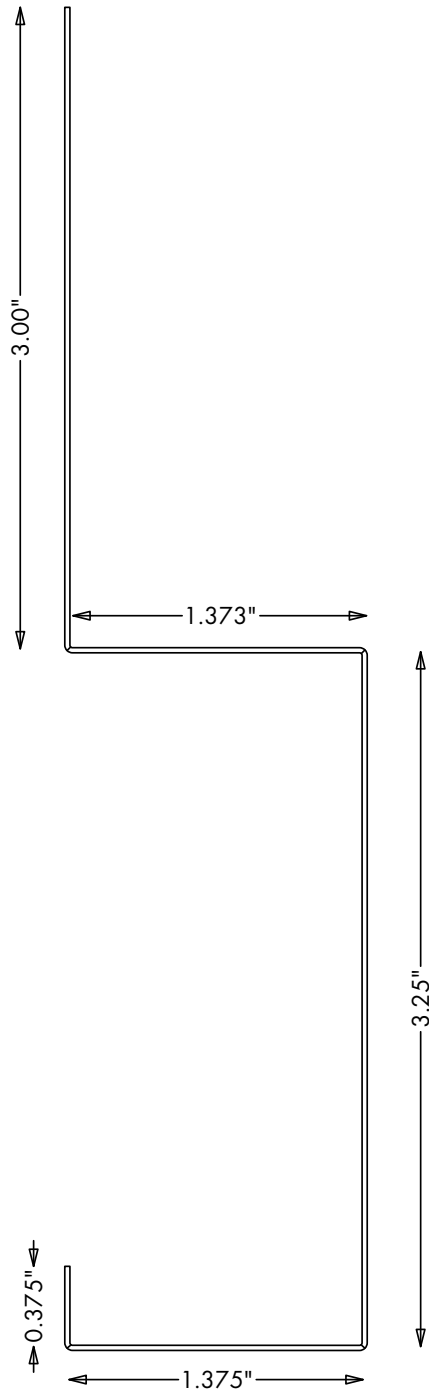

# **BOARD AND BATTEN TRIM PROFILES**

Trims and Part Numbers  
For **MADE TO ORDER** Items

# MADE TO ORDER PRODUCTS

**PRODUCT:**

B + B J-Trim

**Part Number:**

191400

**DESCRIPTION:**

The B + B J-Trim is MADE TO ORDER.  
Available in All Colours.

# MADE TO ORDER PRODUCTS

**PRODUCT:**  
Box Base Small  
**Part Number:**  
191420

**DESCRIPTION:**  
The Box Base Small is MADE TO ORDER.  
Available in All Colours.

# MADE TO ORDER PRODUCTS

**PRODUCT:**  
Box Base Large  
**Part Number:**  
191424

**DESCRIPTION:**  
The Box Base Large is MADE TO ORDER.  
Available in All Colours.