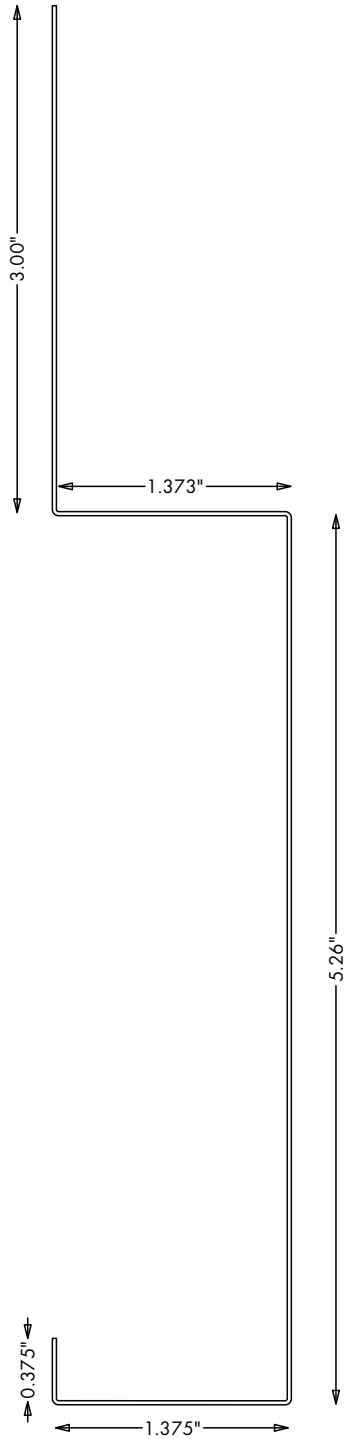

# **BOARD AND BATTEN TRIM PROFILES**

Trims and Part Numbers  
For **MADE TO ORDER** Items

# MADE TO ORDER PRODUCTS

**PRODUCT:**

B + B J-Trim

**Part Number:**

191400

**DESCRIPTION:**

The B + B J-Trim is MADE TO ORDER.  
Available in All Colours.

# MADE TO ORDER PRODUCTS

**PRODUCT:**  
Box Base Small  
**Part Number:**  
191420

**DESCRIPTION:**  
The Box Base Small is MADE TO ORDER.  
Available in All Colours.

# MADE TO ORDER PRODUCTS

**PRODUCT:**  
Box Base Large  
**Part Number:**  
191424

**DESCRIPTION:**  
The Box Base Large is MADE TO ORDER.  
Available in All Colours.