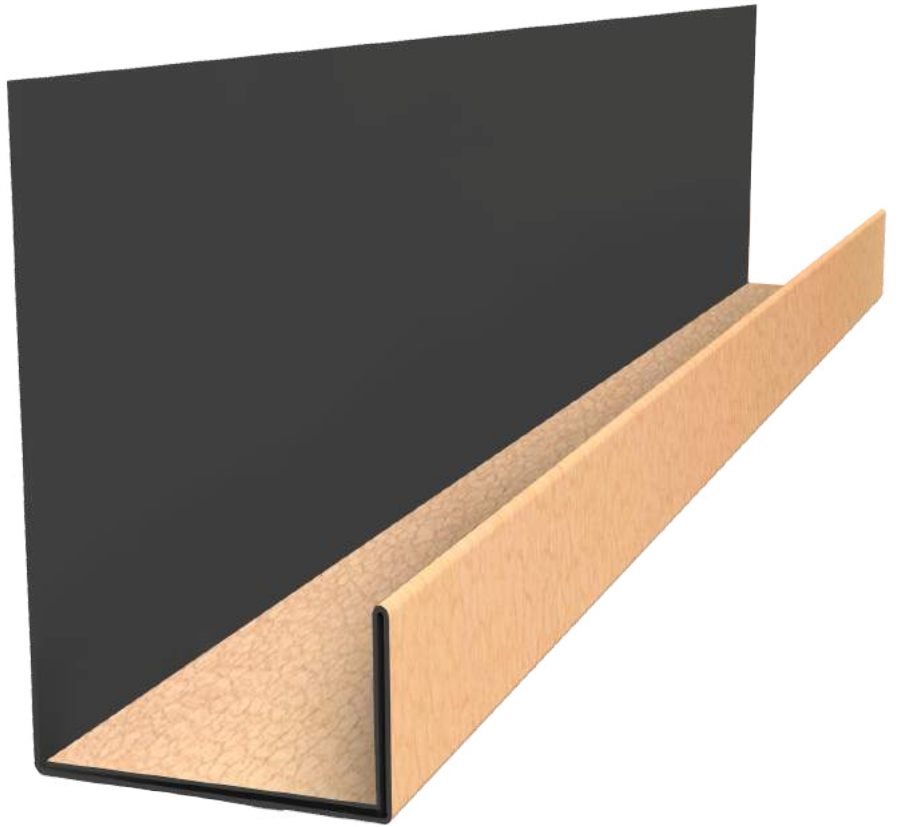

# **BOARD AND BATTEN TRIM PROFILES**

Trims and Part Numbers  
For **MADE TO ORDER** Items

# MADE TO ORDER PRODUCTS

**PRODUCT:**

B + B J-Trim

**Part Number:**

191400

**DESCRIPTION:**

The B + B J-Trim is MADE TO ORDER.  
Available in All Colours.

# MADE TO ORDER PRODUCTS

**PRODUCT:**  
Box Base Small  
**Part Number:**  
191420

**DESCRIPTION:**  
The Box Base Small is MADE TO ORDER.  
Available in All Colours.

# MADE TO ORDER PRODUCTS

**PRODUCT:**  
Box Base Large  
**Part Number:**  
191424

**DESCRIPTION:**  
The Box Base Large is MADE TO ORDER.  
Available in All Colours.