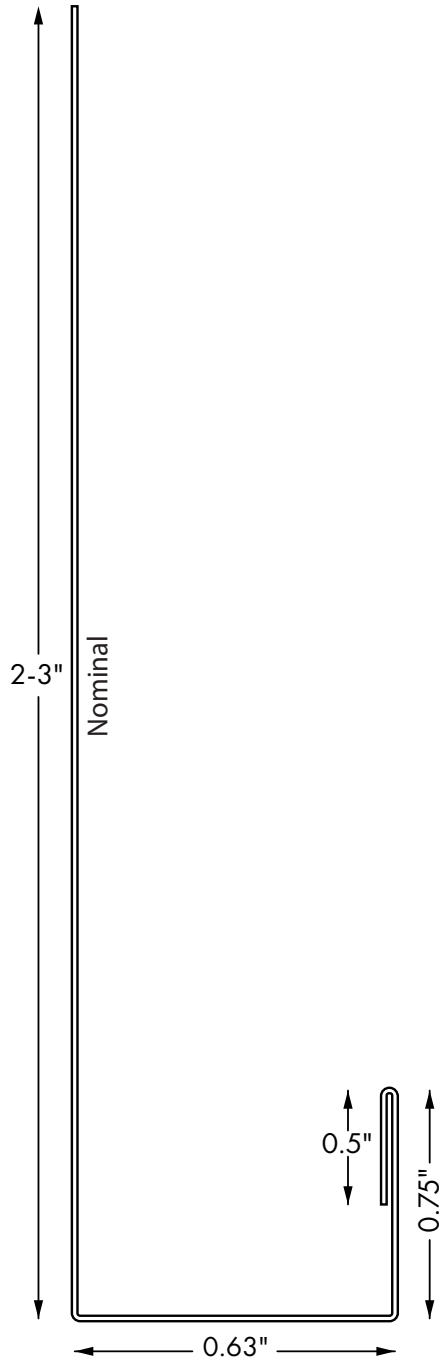

A R M O U R S I D E

BEVEL TRIM PROFILES

Trims and Part Numbers
For **IN STOCK AND**
MADE TO ORDER Items

IN STOCK PRODUCTS

PRODUCT:
Finish Trim
Part Number:
190035

DESCRIPTION:
The Finish Trim is IN STOCK.
Available in All Colours.

IN STOCK PRODUCTS

PRODUCT:

Starter Strip

Part Number:

190039

DESCRIPTION:

The Starter Strip is IN STOCK.
Not visible after siding is installed.
Colour Selection Not Available.

IN STOCK PRODUCTS

DESCRIPTION:
The 3" Outside Corner is IN STOCK.
Available in All Colours.

IN STOCK PRODUCTS

PRODUCT:

Trim Sheet

Part Number:

190250

DESCRIPTION:

Sheet is 4' @ 10' - Crating Fee Applies
Available in All Colours.

DESCRIPTION:
The 4" Outside Corner is MADE TO ORDER.
Available in All Colours

MADE TO ORDER PRODUCTS

PRODUCT:
5" Outside Corner
Part Number:
190214

DESCRIPTION:
The 5" Outside Corner is MADE TO ORDER.
Available in All Colours