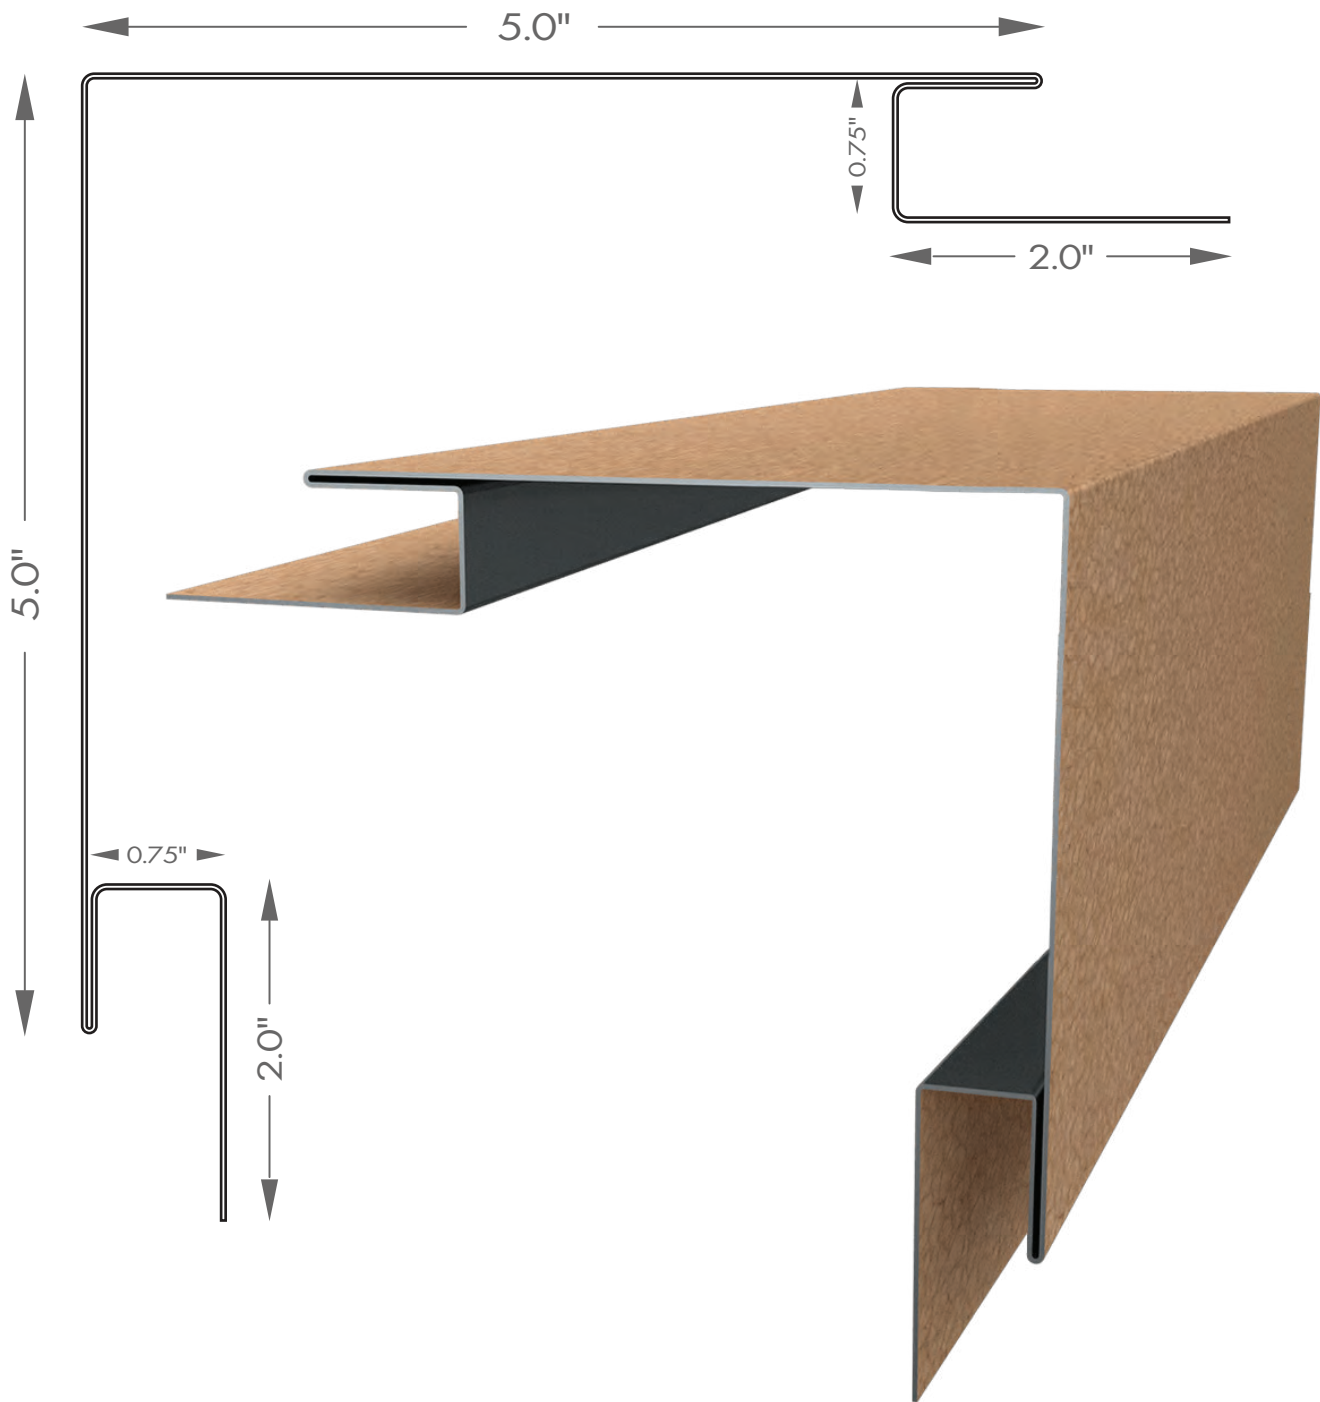

DESCRIPTION:
The 4" Outside Corner is MADE TO ORDER.
Available in All Colours

MADE TO ORDER PRODUCTS

PRODUCT:
5" Outside Corner
Part Number:
190214

DESCRIPTION:
The 5" Outside Corner is MADE TO ORDER.
Available in All Colours

MADE TO ORDER PRODUCTS

PRODUCT:
6" Outside Corner
Part Number:
190216

DESCRIPTION:
The 6" Outside Corner is MADE TO ORDER.
Available in All Colours

MADE TO ORDER PRODUCTS

PRODUCT:
3" Outside Corner
Part Number:
191408