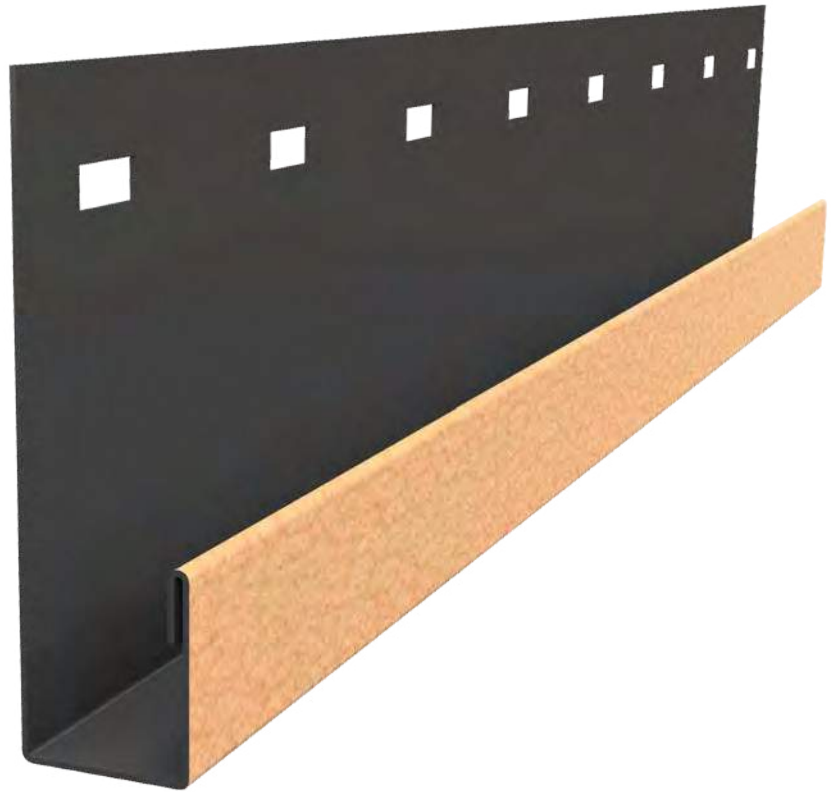

IN STOCK PRODUCTS

PRODUCT:

Starter Strip

Part Number:

190039

DESCRIPTION:

The Starter Strip is IN STOCK.
Not visible after siding is installed.
Colour Selection Not Available.

IN STOCK PRODUCTS

PRODUCT:

J-Channel

Part Number:

190037

DESCRIPTION:

The J-Channel is IN STOCK.
Available in All Colours.

IN STOCK PRODUCTS

PRODUCT:
3" Outside Corner
Part Number:
190040

DESCRIPTION:
The 3" Outside Corner is IN STOCK.
Available in All Colours.

IN STOCK PRODUCTS

PRODUCT:

Trim Sheet

Part Number:

190250

DESCRIPTION:

Sheet is 4' @ 10' - Crating Fee Applies
Available in All Colours.

DESCRIPTION:
The 4" Outside Corner is MADE TO ORDER.
Available in All Colours

MADE TO ORDER PRODUCTS

PRODUCT:
5" Outside Corner
Part Number:
190214

DESCRIPTION:
The 5" Outside Corner is MADE TO ORDER.
Available in All Colours