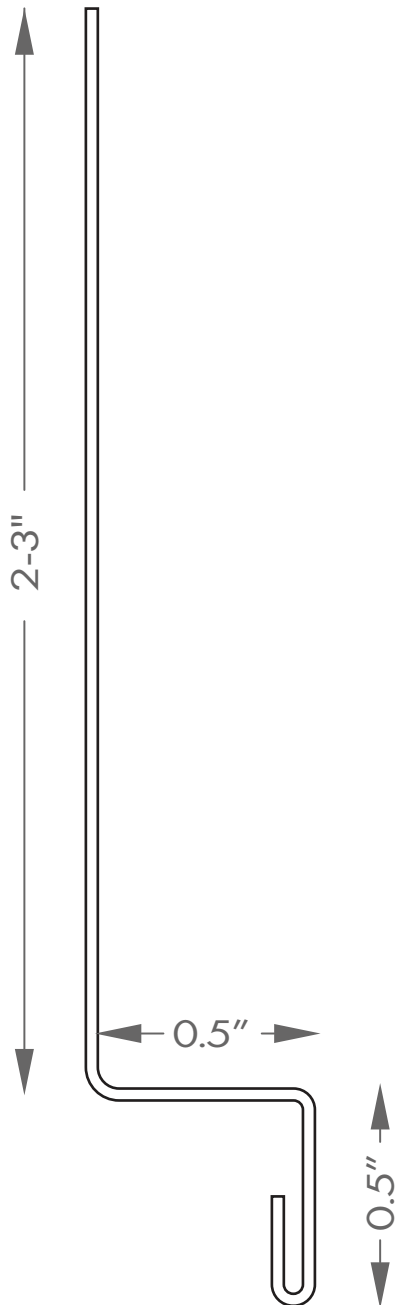

A R M O U R S I D E

BEVEL TRIM PROFILES

Trims and Part Numbers
For **IN STOCK AND**
MADE TO ORDER Items

IN STOCK PRODUCTS

PRODUCT:
Finish Trim
Part Number:
190035

DESCRIPTION:
The Finish Trim is IN STOCK.
Available in All Colours.

IN STOCK PRODUCTS

PRODUCT:

Starter Strip

Part Number:

190039

DESCRIPTION:

The Starter Strip is IN STOCK.
Not visible after siding is installed.
Colour Selection Not Available.

IN STOCK PRODUCTS

DESCRIPTION:
The 3" Outside Corner is IN STOCK.
Available in All Colours.

IN STOCK PRODUCTS

PRODUCT:

Trim Sheet

Part Number:

190250

DESCRIPTION:

Sheet is 4' @ 10' - Crating Fee Applies
Available in All Colours.

DESCRIPTION:
The 4" Outside Corner is MADE TO ORDER.
Available in All Colours

MADE TO ORDER PRODUCTS

PRODUCT:
5" Outside Corner
Part Number:
190214

DESCRIPTION:
The 5" Outside Corner is MADE TO ORDER.
Available in All Colours