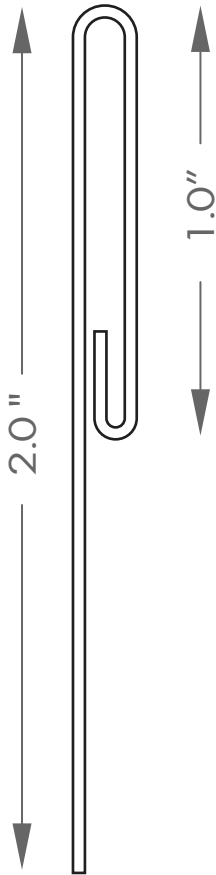

A R M O U R S I D E

BEVEL TRIM PROFILES

Trims and Part Numbers
For **IN STOCK AND**
MADE TO ORDER Items

IN STOCK PRODUCTS

PRODUCT:
Finish Trim
Part Number:
190035

DESCRIPTION:
The Finish Trim is IN STOCK.
Available in All Colours.

IN STOCK PRODUCTS

PRODUCT:

Starter Strip

Part Number:

190039

DESCRIPTION:

The Starter Strip is IN STOCK.
Not visible after siding is installed.
Colour Selection Not Available.

IN STOCK PRODUCTS

DESCRIPTION:
The 3" Outside Corner is IN STOCK.
Available in All Colours.

IN STOCK PRODUCTS

PRODUCT:

Trim Sheet

Part Number:

190250

DESCRIPTION:

Sheet is 4' @ 10' - Crating Fee Applies
Available in All Colours.

DESCRIPTION:
The 4" Outside Corner is MADE TO ORDER.
Available in All Colours

MADE TO ORDER PRODUCTS

PRODUCT:
5" Outside Corner
Part Number:
190214

DESCRIPTION:
The 5" Outside Corner is MADE TO ORDER.
Available in All Colours