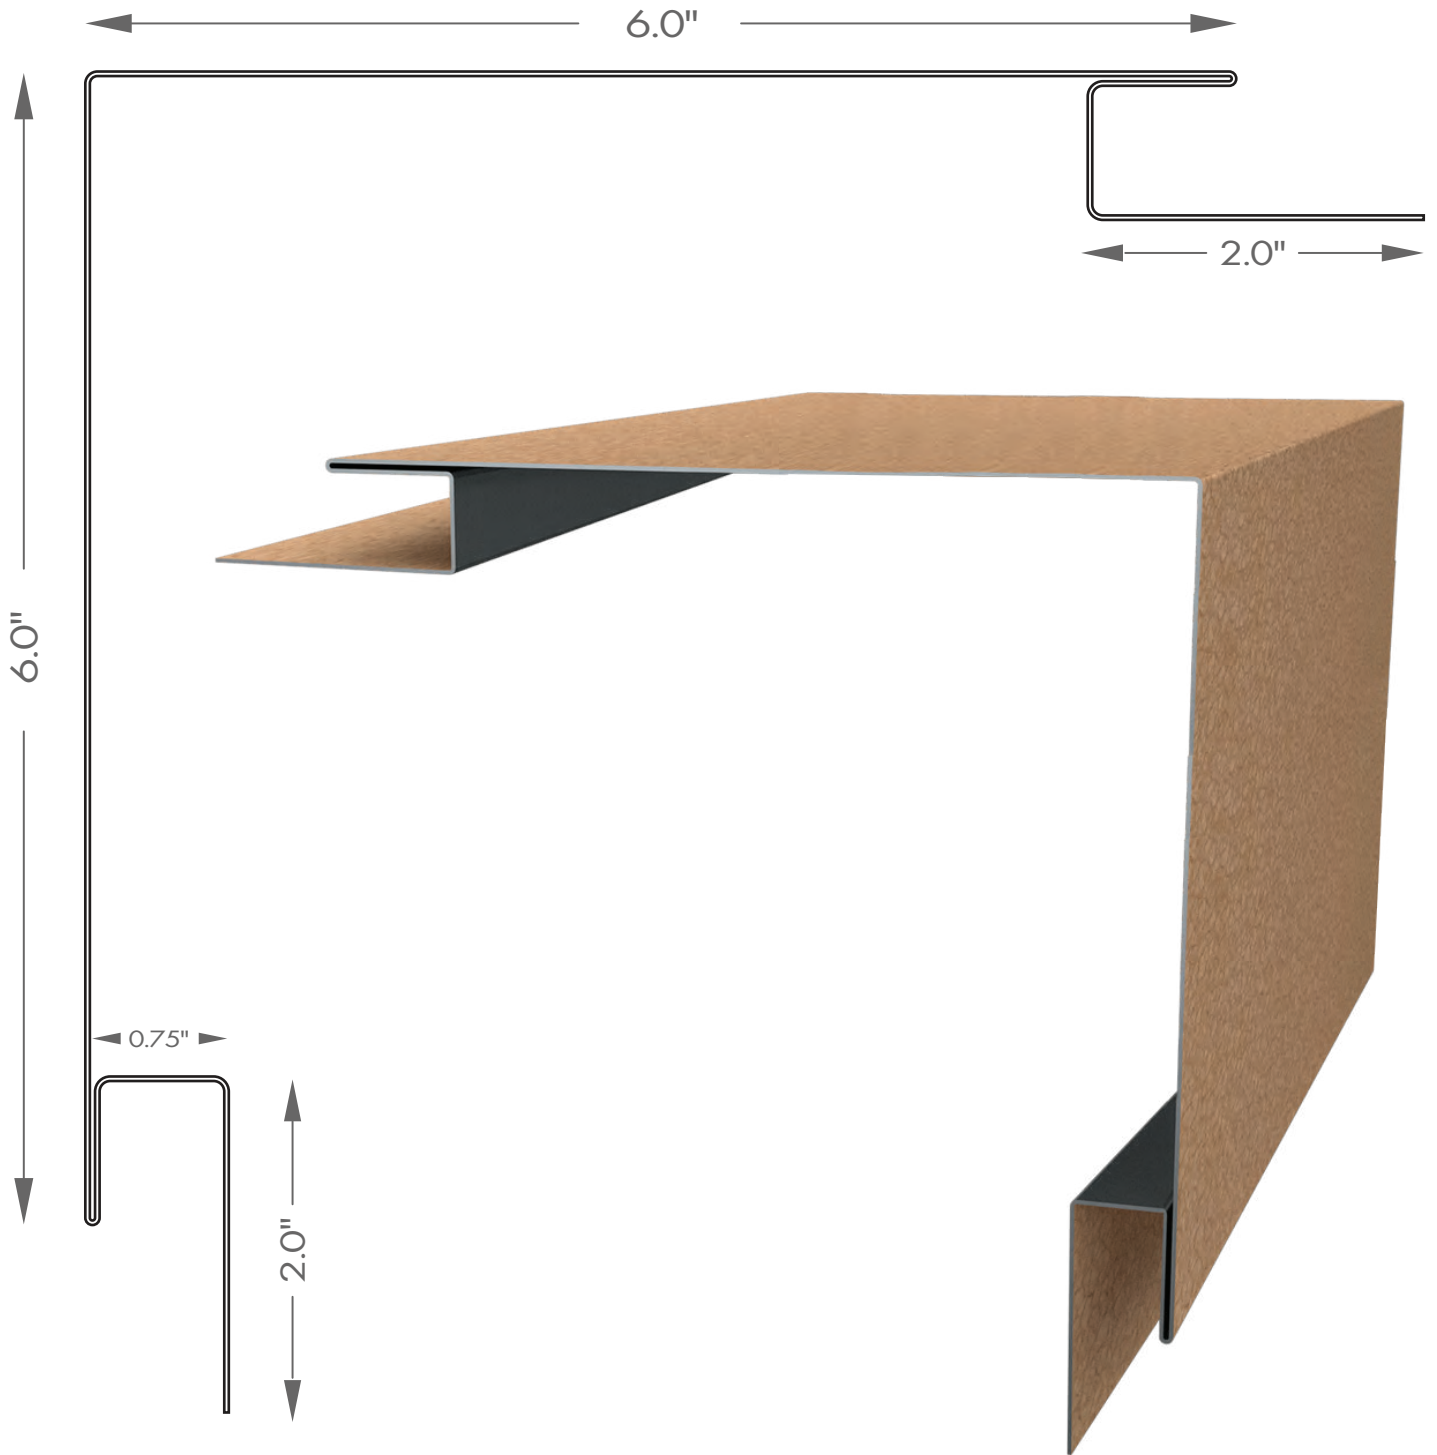

DESCRIPTION:
The 4" Outside Corner is MADE TO ORDER.
Available in All Colours

MADE TO ORDER PRODUCTS

PRODUCT:
5" Outside Corner
Part Number:
190214

DESCRIPTION:
The 5" Outside Corner is MADE TO ORDER.
Available in All Colours

MADE TO ORDER PRODUCTS

PRODUCT:
6" Outside Corner
Part Number:
190216

DESCRIPTION:
The 6" Outside Corner is MADE TO ORDER.
Available in All Colours

MADE TO ORDER PRODUCTS

PRODUCT:
3" Outside Corner
Part Number:
191408

DESCRIPTION:
The 3" Outside Corner is MADE TO ORDER.
Available in All Colours

MADE TO ORDER PRODUCTS

PRODUCT:

Drip Cap

Part Number:

190060

DESCRIPTION:

The Drip Cap is MADE TO ORDER.
Available in All Colours.