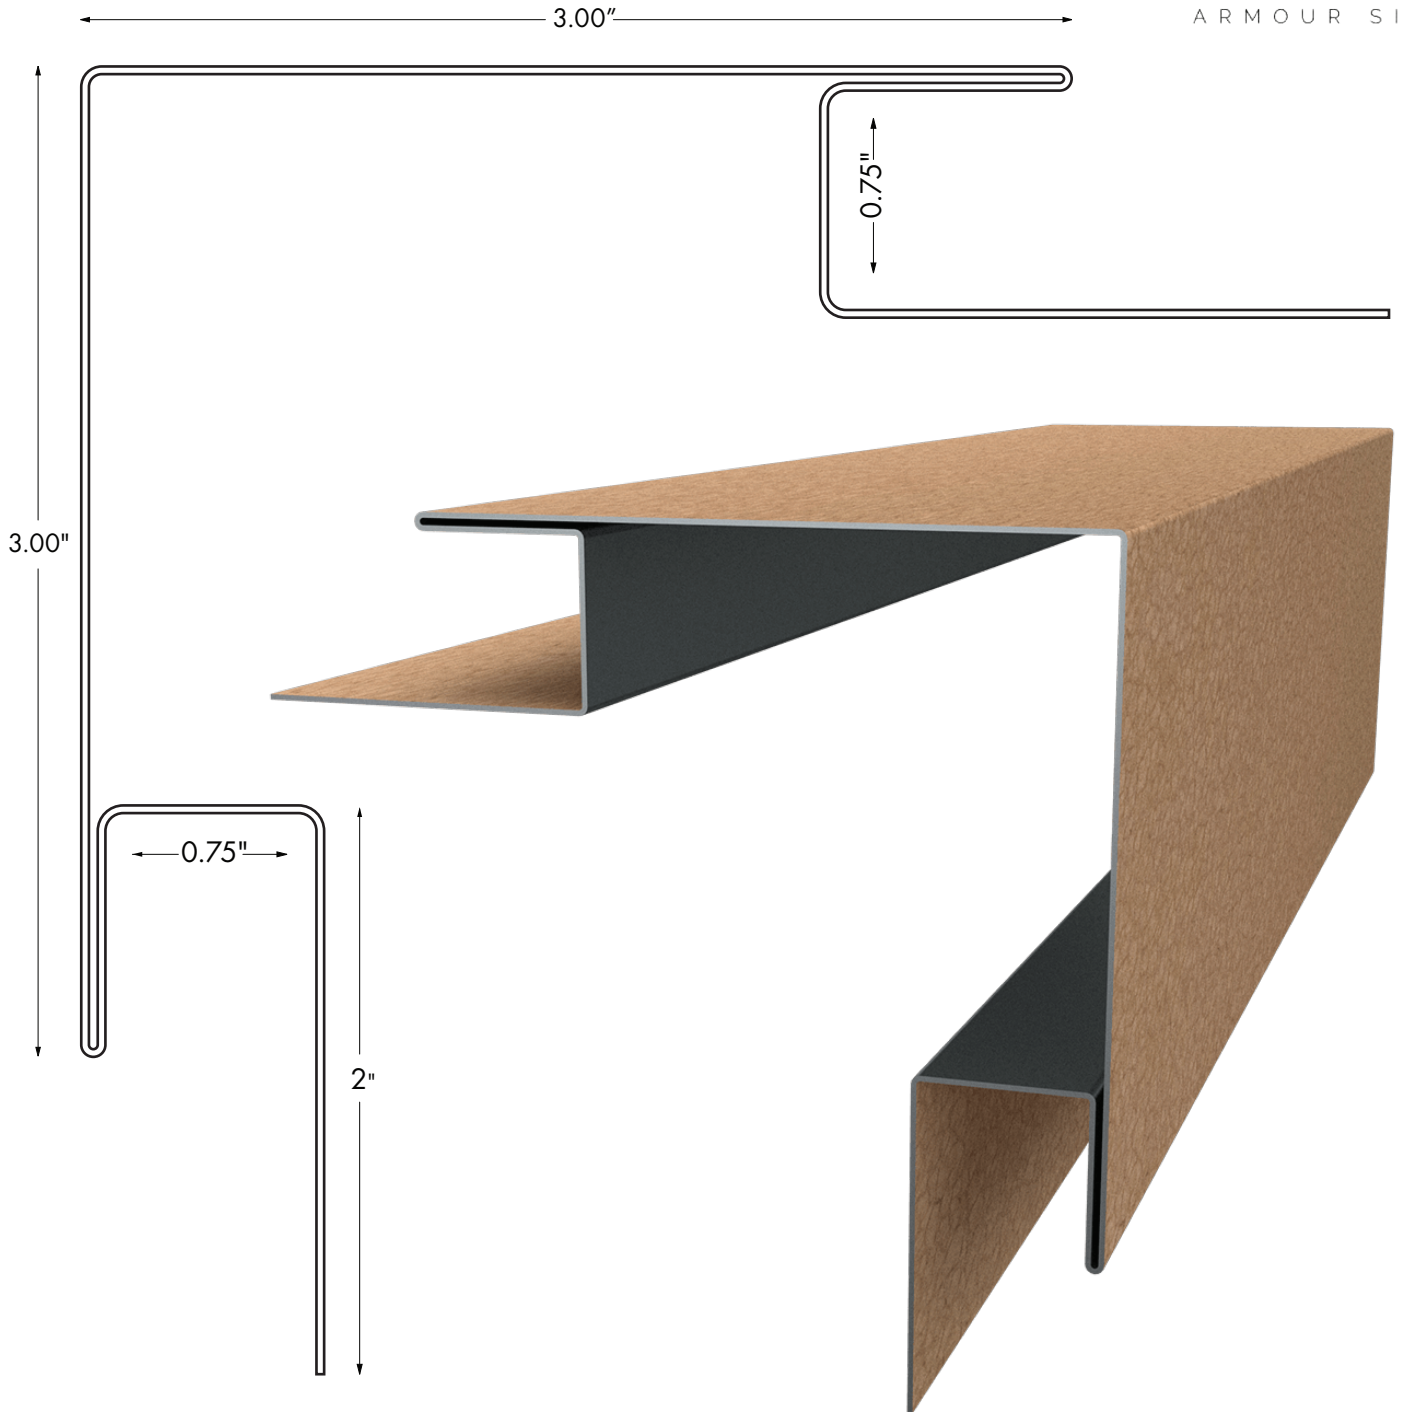

PRODUCT:

J-Channel

Part Number:

190037

DESCRIPTION:

The J-Channel is IN STOCK.
Available in All Colours.

IN STOCK PRODUCTS

PRODUCT:
3" Outside Corner
Part Number:
190040

DESCRIPTION:
The 3" Outside Corner is IN STOCK.
Available in All Colours.

IN STOCK PRODUCTS

PRODUCT:

Trim Sheet

Part Number:

190250

DESCRIPTION:

Sheet is 4' @ 10' - Crating Fee Applies
Available in All Colours.

DESCRIPTION:
The 4" Outside Corner is MADE TO ORDER.
Available in All Colours

MADE TO ORDER PRODUCTS

PRODUCT:
5" Outside Corner
Part Number:
190214

DESCRIPTION:
The 5" Outside Corner is MADE TO ORDER.
Available in All Colours