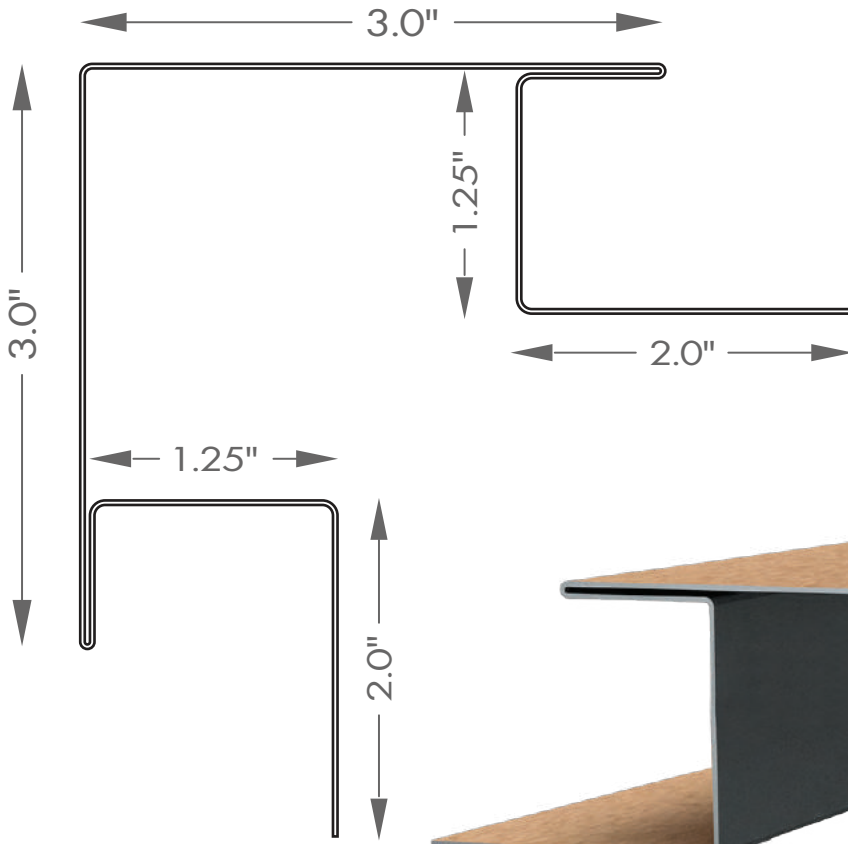

DESCRIPTION:
The 4" Outside Corner is MADE TO ORDER.
Available in All Colours

MADE TO ORDER PRODUCTS

PRODUCT:
5" Outside Corner
Part Number:
190214

DESCRIPTION:
The 5" Outside Corner is MADE TO ORDER.
Available in All Colours

MADE TO ORDER PRODUCTS

PRODUCT:
6" Outside Corner
Part Number:
190216

DESCRIPTION:
The 6" Outside Corner is MADE TO ORDER.
Available in All Colours

MADE TO ORDER PRODUCTS

PRODUCT:
3" Outside Corner
Part Number:
191408