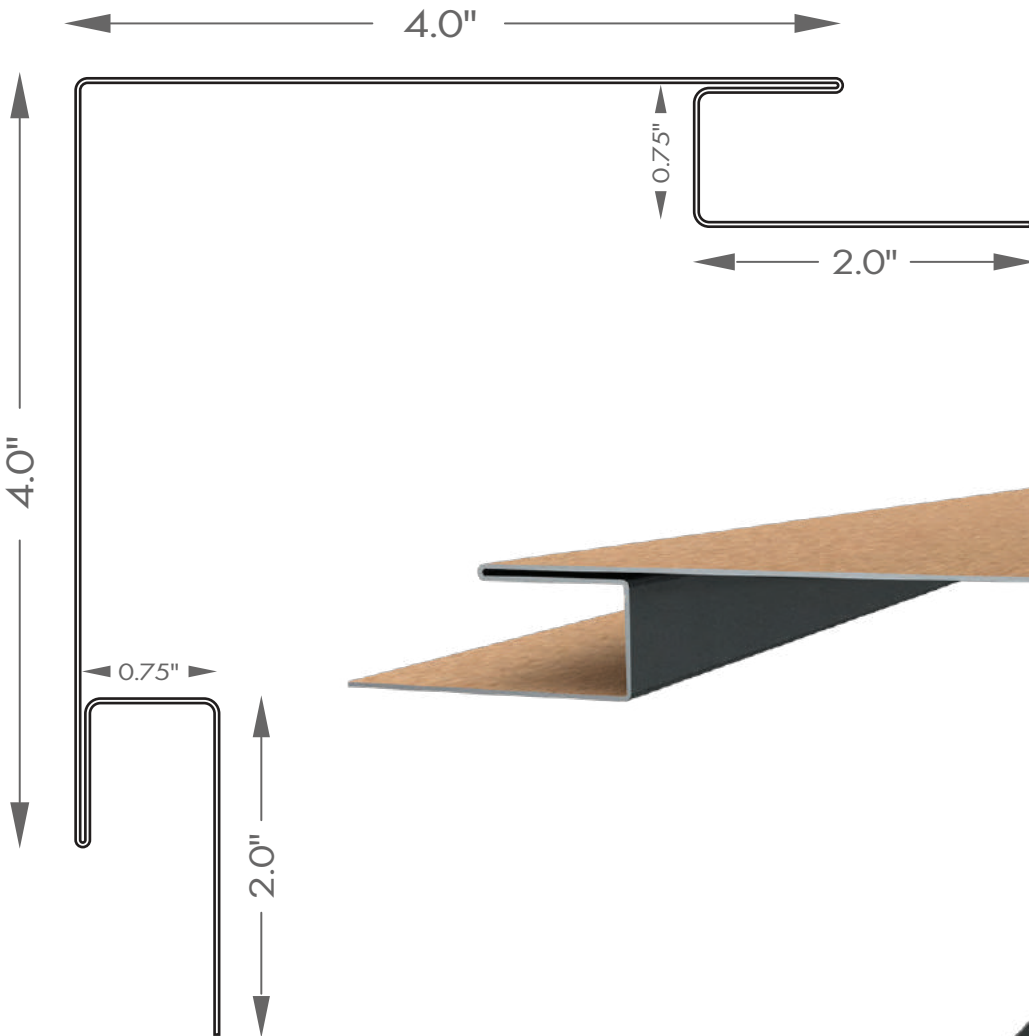

MADE TO ORDER PRODUCTS

PRODUCT:
4" Outside Corner
Part Number:
190212

DESCRIPTION:
The 4" Outside Corner is MADE TO ORDER.
Available in All Colours