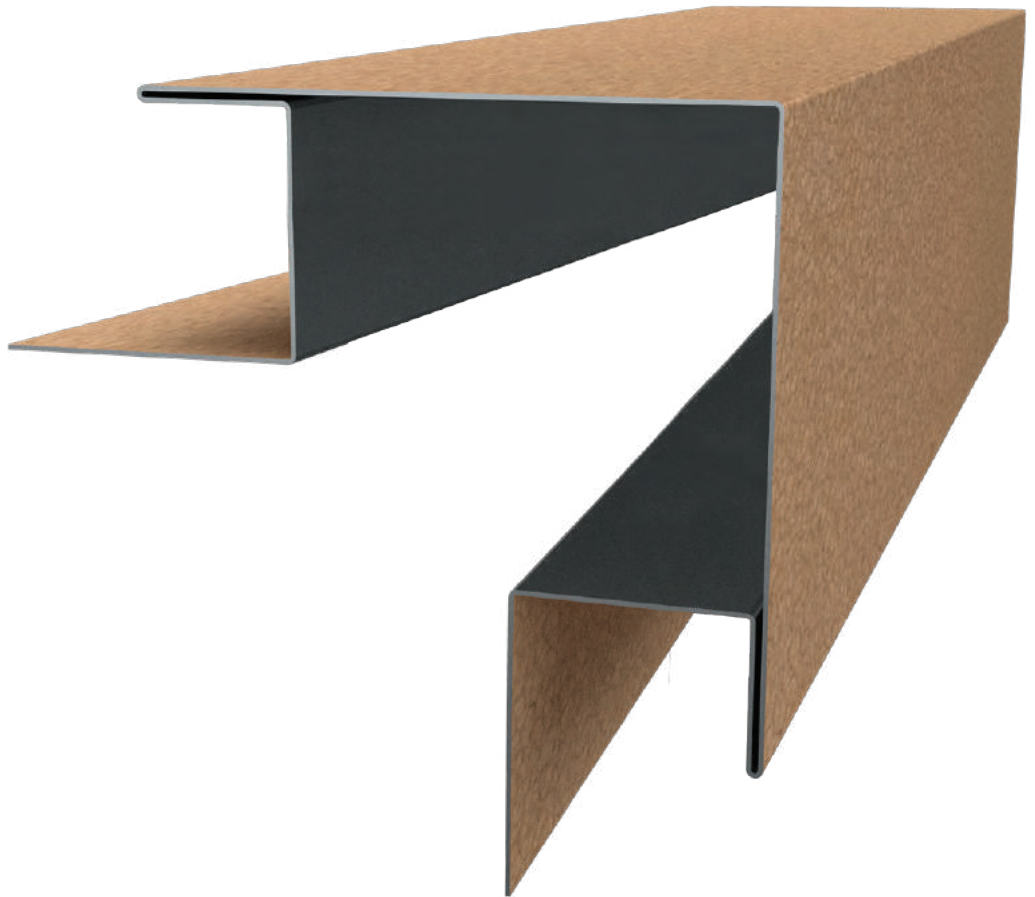

MADE TO ORDER PRODUCTS

PRODUCT:
3" Outside Corner
Part Number:
191408

DESCRIPTION:
The 3" Outside Corner is MADE TO ORDER.
Available in All Colours