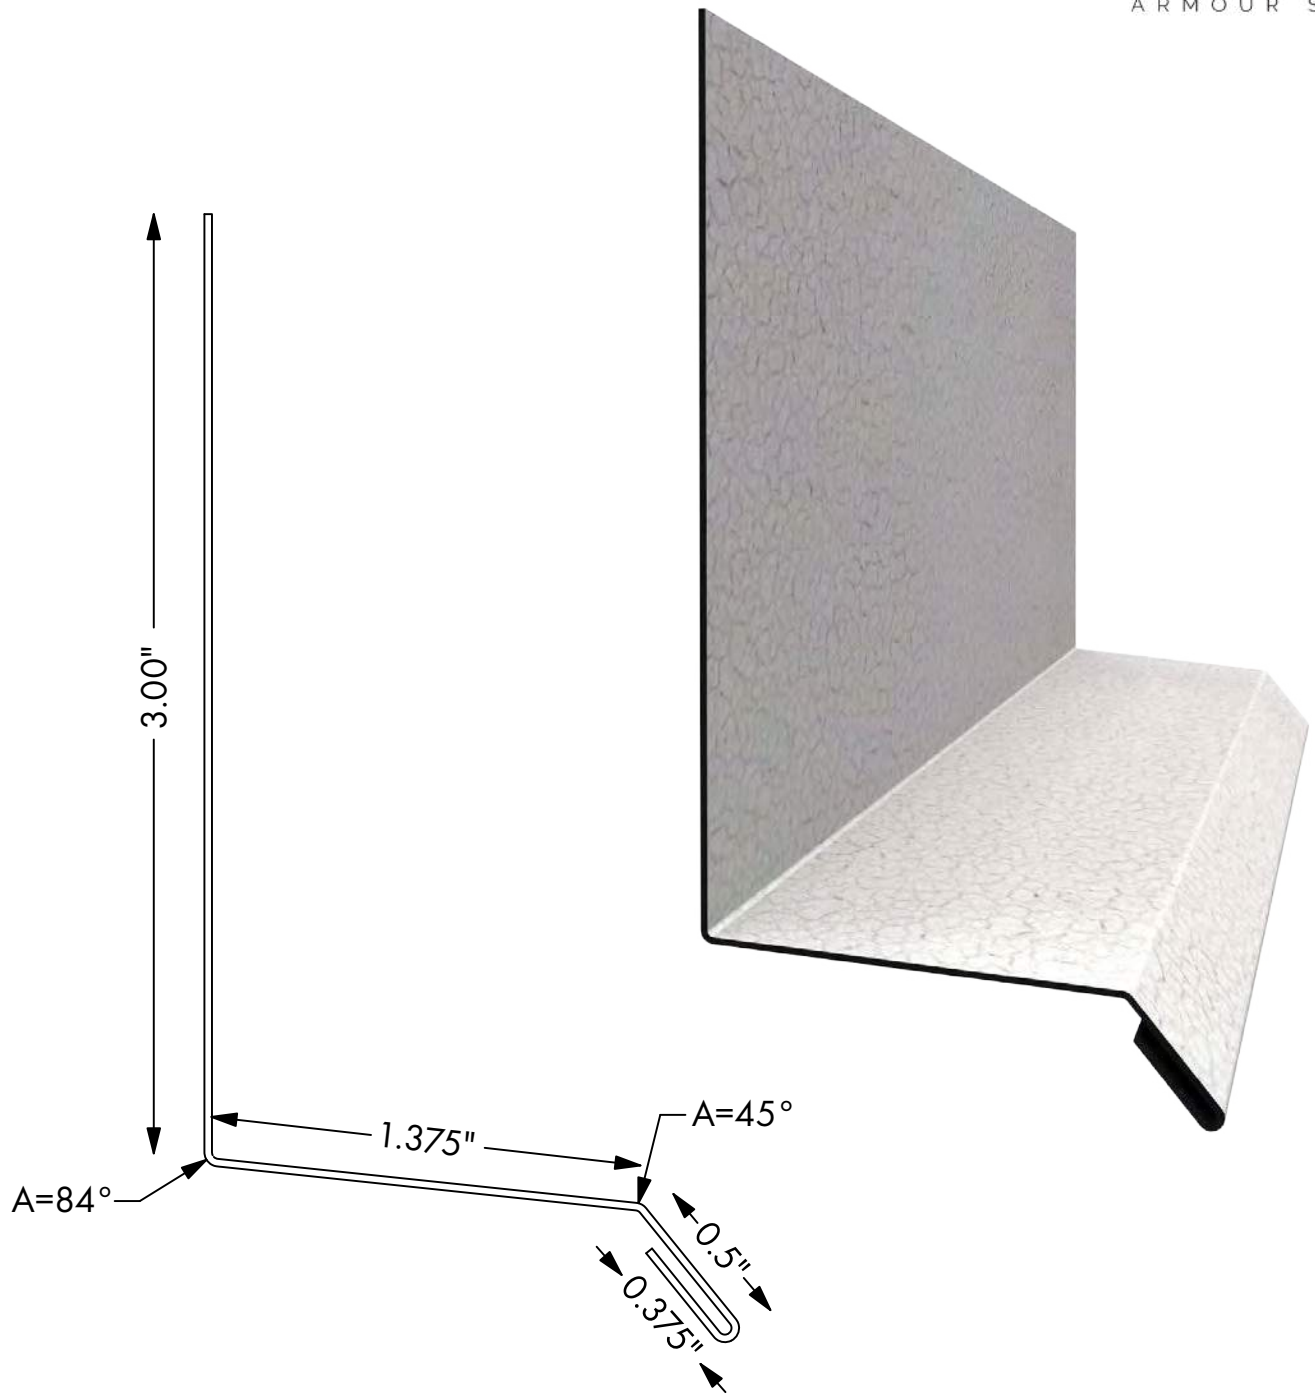

DESCRIPTION:
The 4" Outside Corner is MADE TO ORDER.
Available in All Colours

MADE TO ORDER PRODUCTS

PRODUCT:
5" Outside Corner
Part Number:
190214

DESCRIPTION:
The 5" Outside Corner is MADE TO ORDER.
Available in All Colours

MADE TO ORDER PRODUCTS

PRODUCT:
6" Outside Corner
Part Number:
190216

DESCRIPTION:
The 6" Outside Corner is MADE TO ORDER.
Available in All Colours

MADE TO ORDER PRODUCTS

PRODUCT:
3" Outside Corner
Part Number:
191408

DESCRIPTION:
The 3" Outside Corner is MADE TO ORDER.
Available in All Colours

MADE TO ORDER PRODUCTS

PRODUCT:

Drip Cap

Part Number:

190060

DESCRIPTION:

The Drip Cap is MADE TO ORDER.
Available in All Colours.