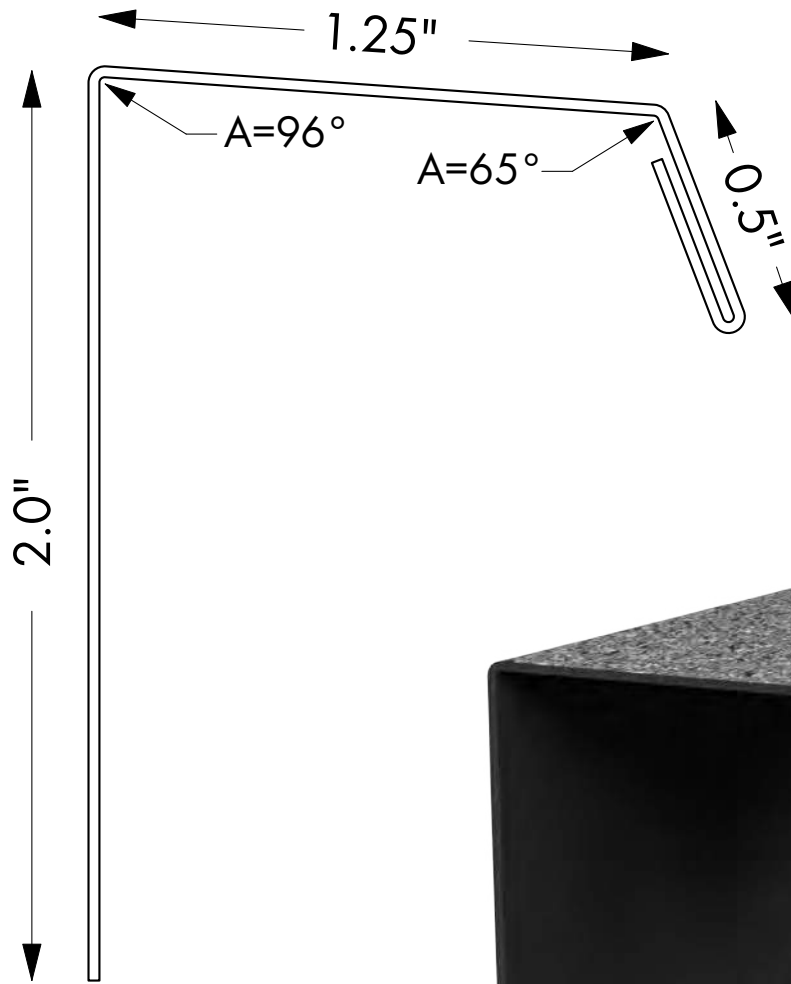

MADE TO ORDER PRODUCTS

PRODUCT:

Under Drip

Part Number:

190062

DESCRIPTION:

The Under Drip is MADE TO ORDER.
Available in All Colours.