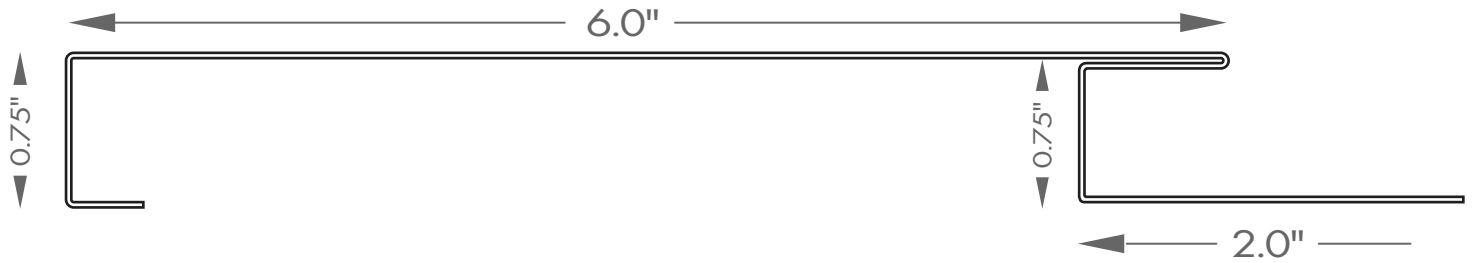

MADE TO ORDER PRODUCTS

PRODUCT:
6" Window Batten
Part Number:
190204

DESCRIPTION:
The 6" Window Batten is MADE TO ORDER.
Available in All Colours.