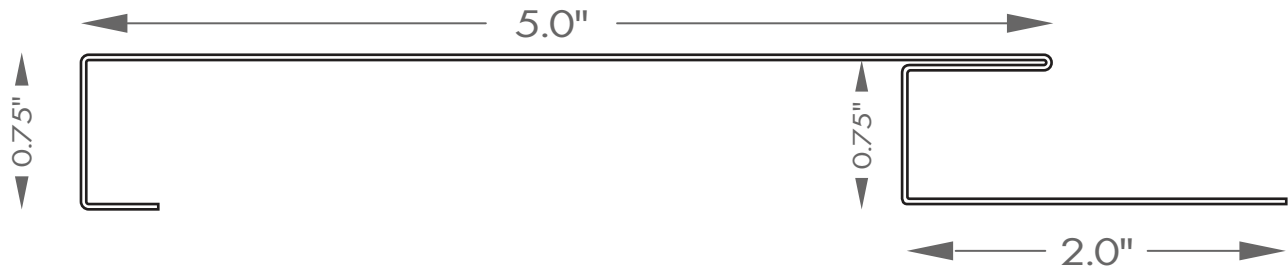

DESCRIPTION:
The 3" Outside Corner is IN STOCK.
Available in All Colours.

IN STOCK PRODUCTS

PRODUCT:

Trim Sheet

Part Number:

190250

DESCRIPTION:

Sheet is 4' @ 10' - Crating Fee Applies
Available in All Colours.

A R M O U R S I D E

BEVEL TRIM PROFILES

Trims and Part Numbers
For **MADE TO ORDER** Items

MADE TO ORDER PRODUCTS

PRODUCT:
5" Window Batten
Part Number:
190202

DESCRIPTION:
The 5" Window Batten is MADE TO ORDER.
Available in All Colours.

DESCRIPTION:
The 4" Outside Corner is MADE TO ORDER.
Available in All Colours

MADE TO ORDER PRODUCTS

PRODUCT:
5" Outside Corner
Part Number:
190214

DESCRIPTION:
The 5" Outside Corner is MADE TO ORDER.
Available in All Colours